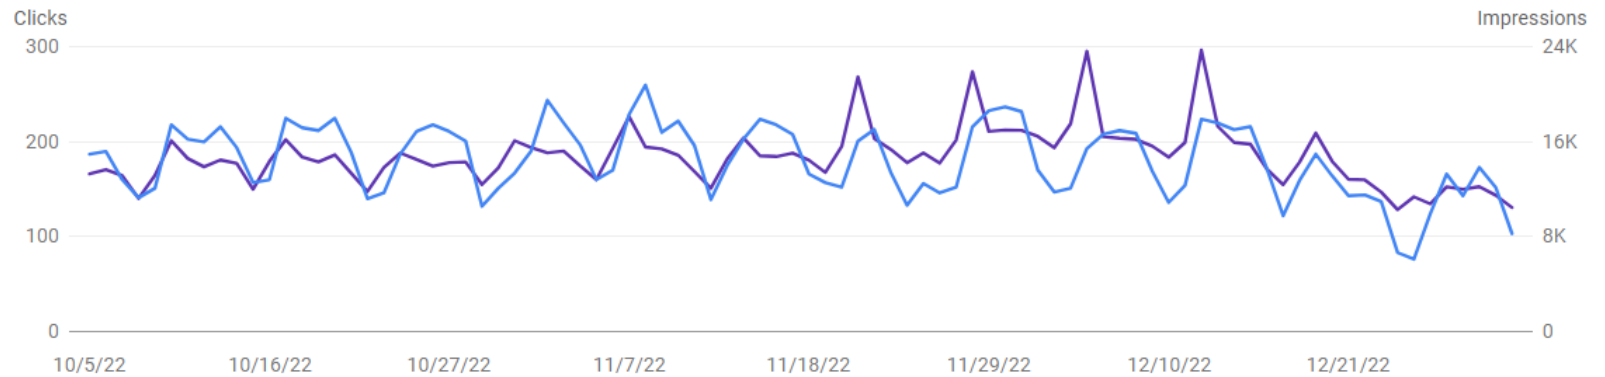

https://www.paulso...

Performance on Search results

EXPORT

Overview

URL inspection

Performance

G Search results

* Discover

Indexing

Pages

Video pages

Sitemaps

Removals

Experience

Page Experience

Core Web Vitals

Search type: Web

Date: Oct 5, 2022-Dec 31, 2...

+ New

Last updated: 10 hours ago

Total clicks

15.9K

Total impressions

1.3M

Average CTR

1.2%

Average position

34

QUERIES

PAGES

COUNTRIES

DEVICES

SEARCH APPEARANCE

DATES