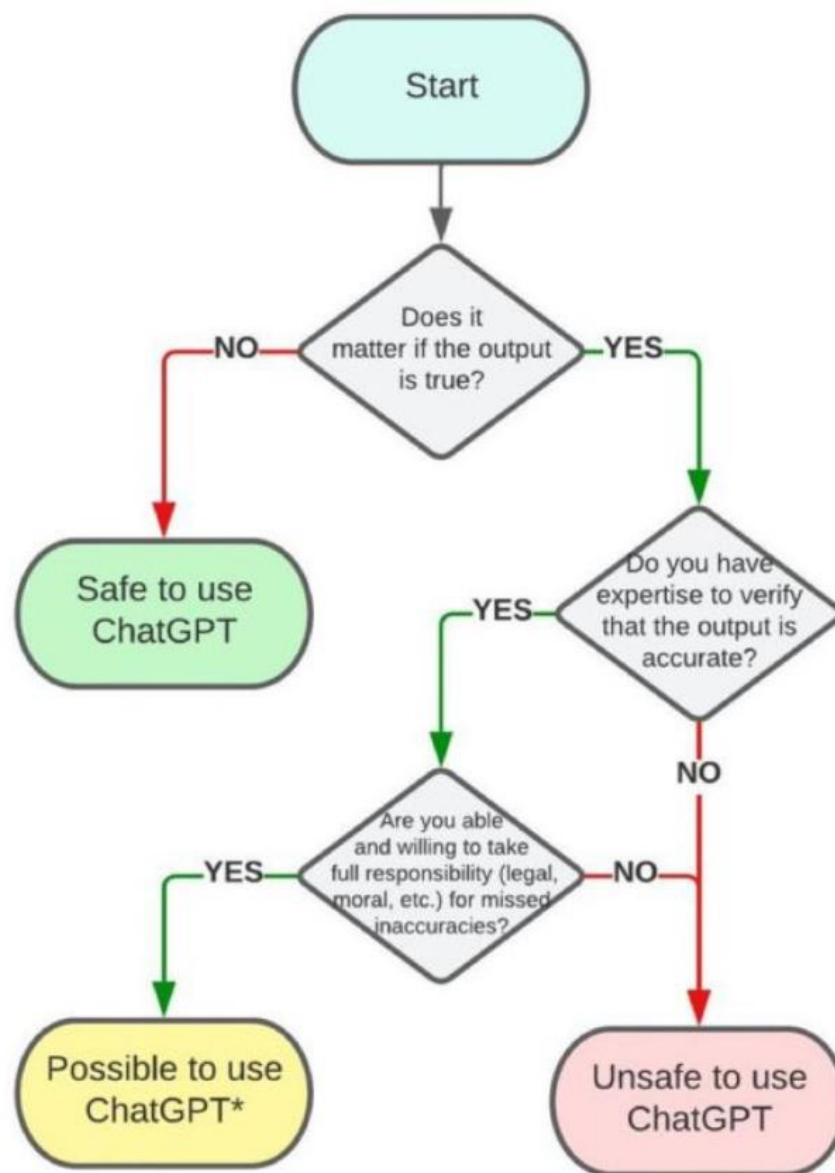

* but be sure to verify each output word and sentence for accuracy and common sense