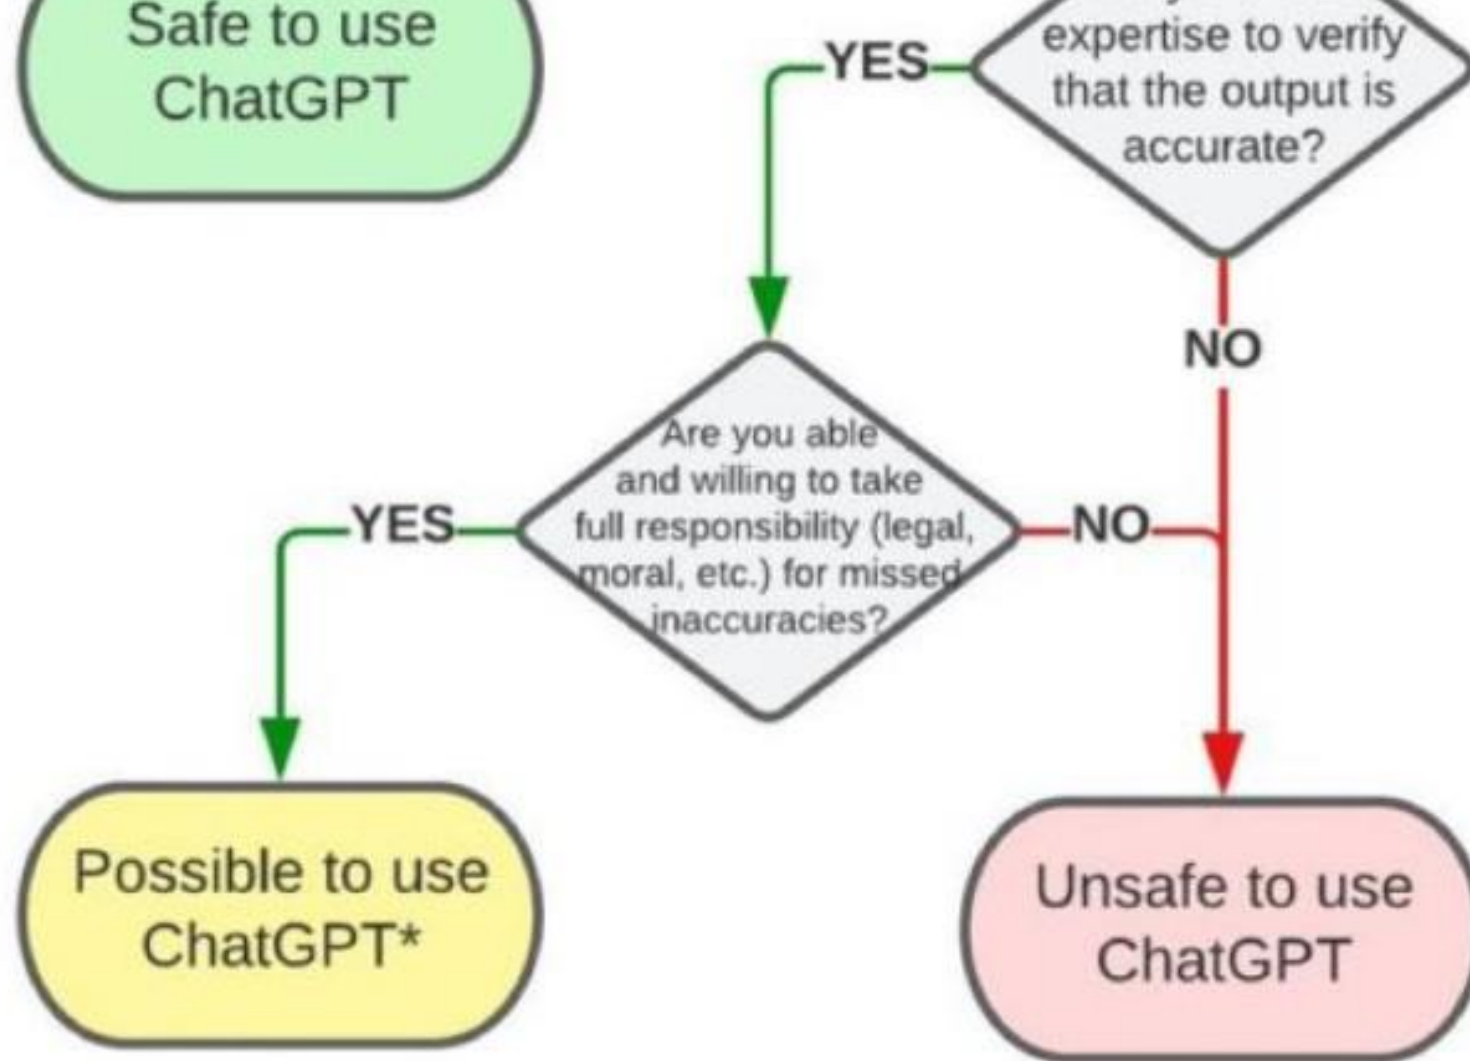

* but be sure to verify each output word and sentence for accuracy and common sense